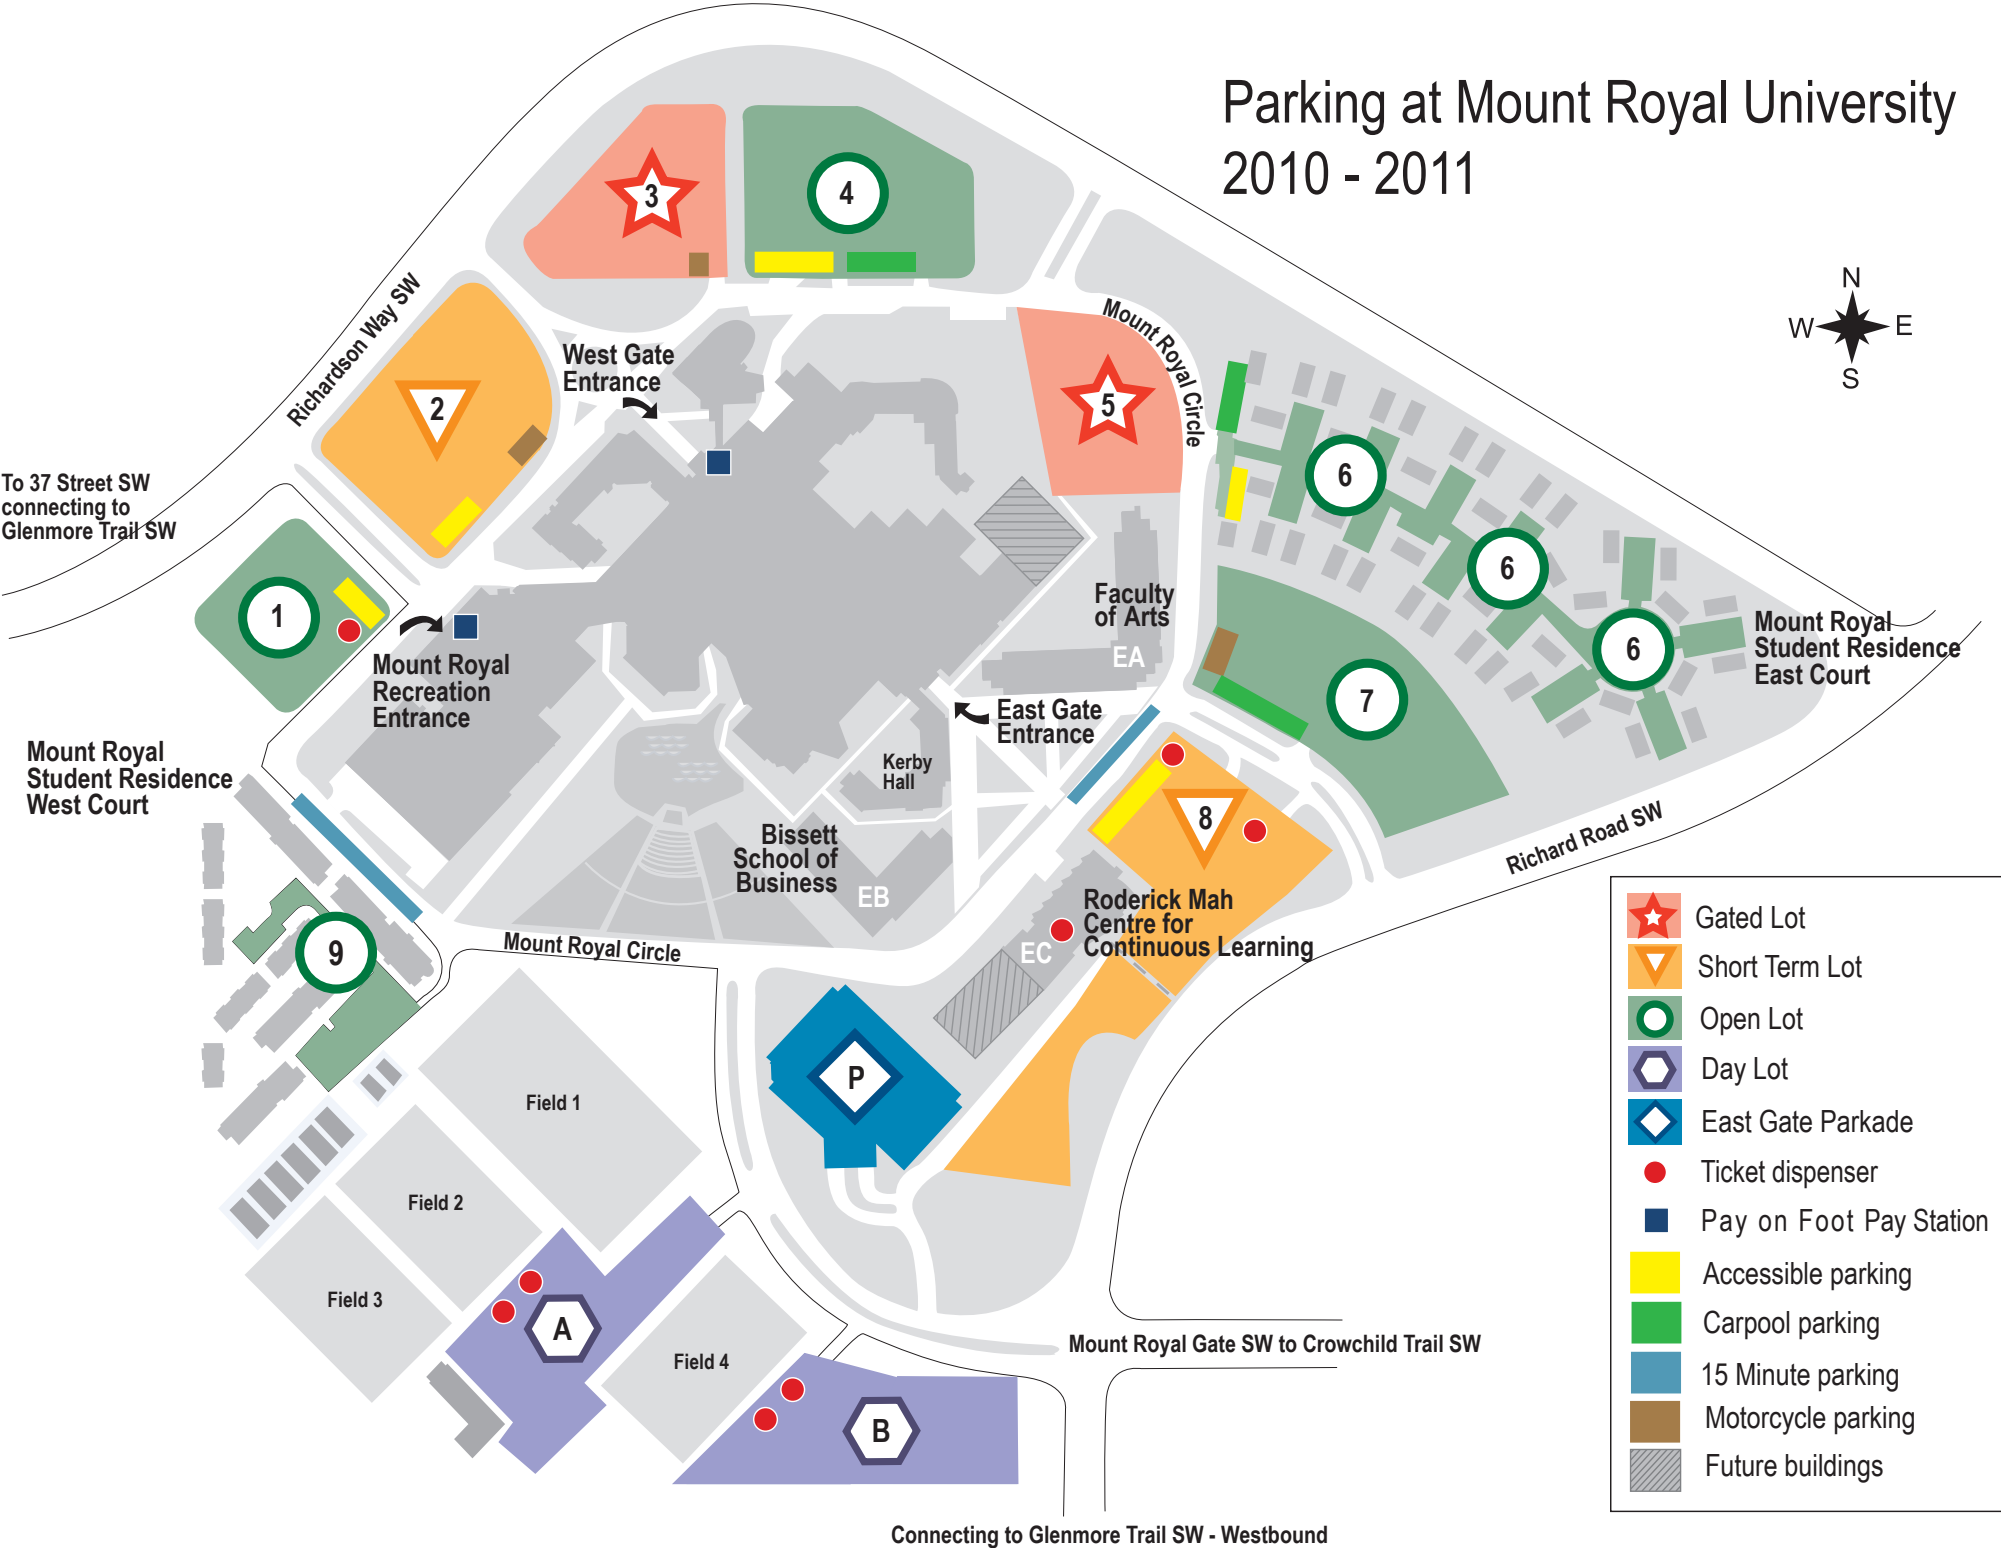

# Parking at Mount Royal University 2010 - 2011

- Gated Lot
- Short Term Lot
- Open Lot
- Day Lot
- East Gate Parkade
- Ticket dispenser
- Pay on Foot Pay Station
- Accessible parking
- Carpool parking
- 15 Minute parking
- Motorcycle parking
- Future buildings

Connecting to Glenmore Trail SW - Westbound