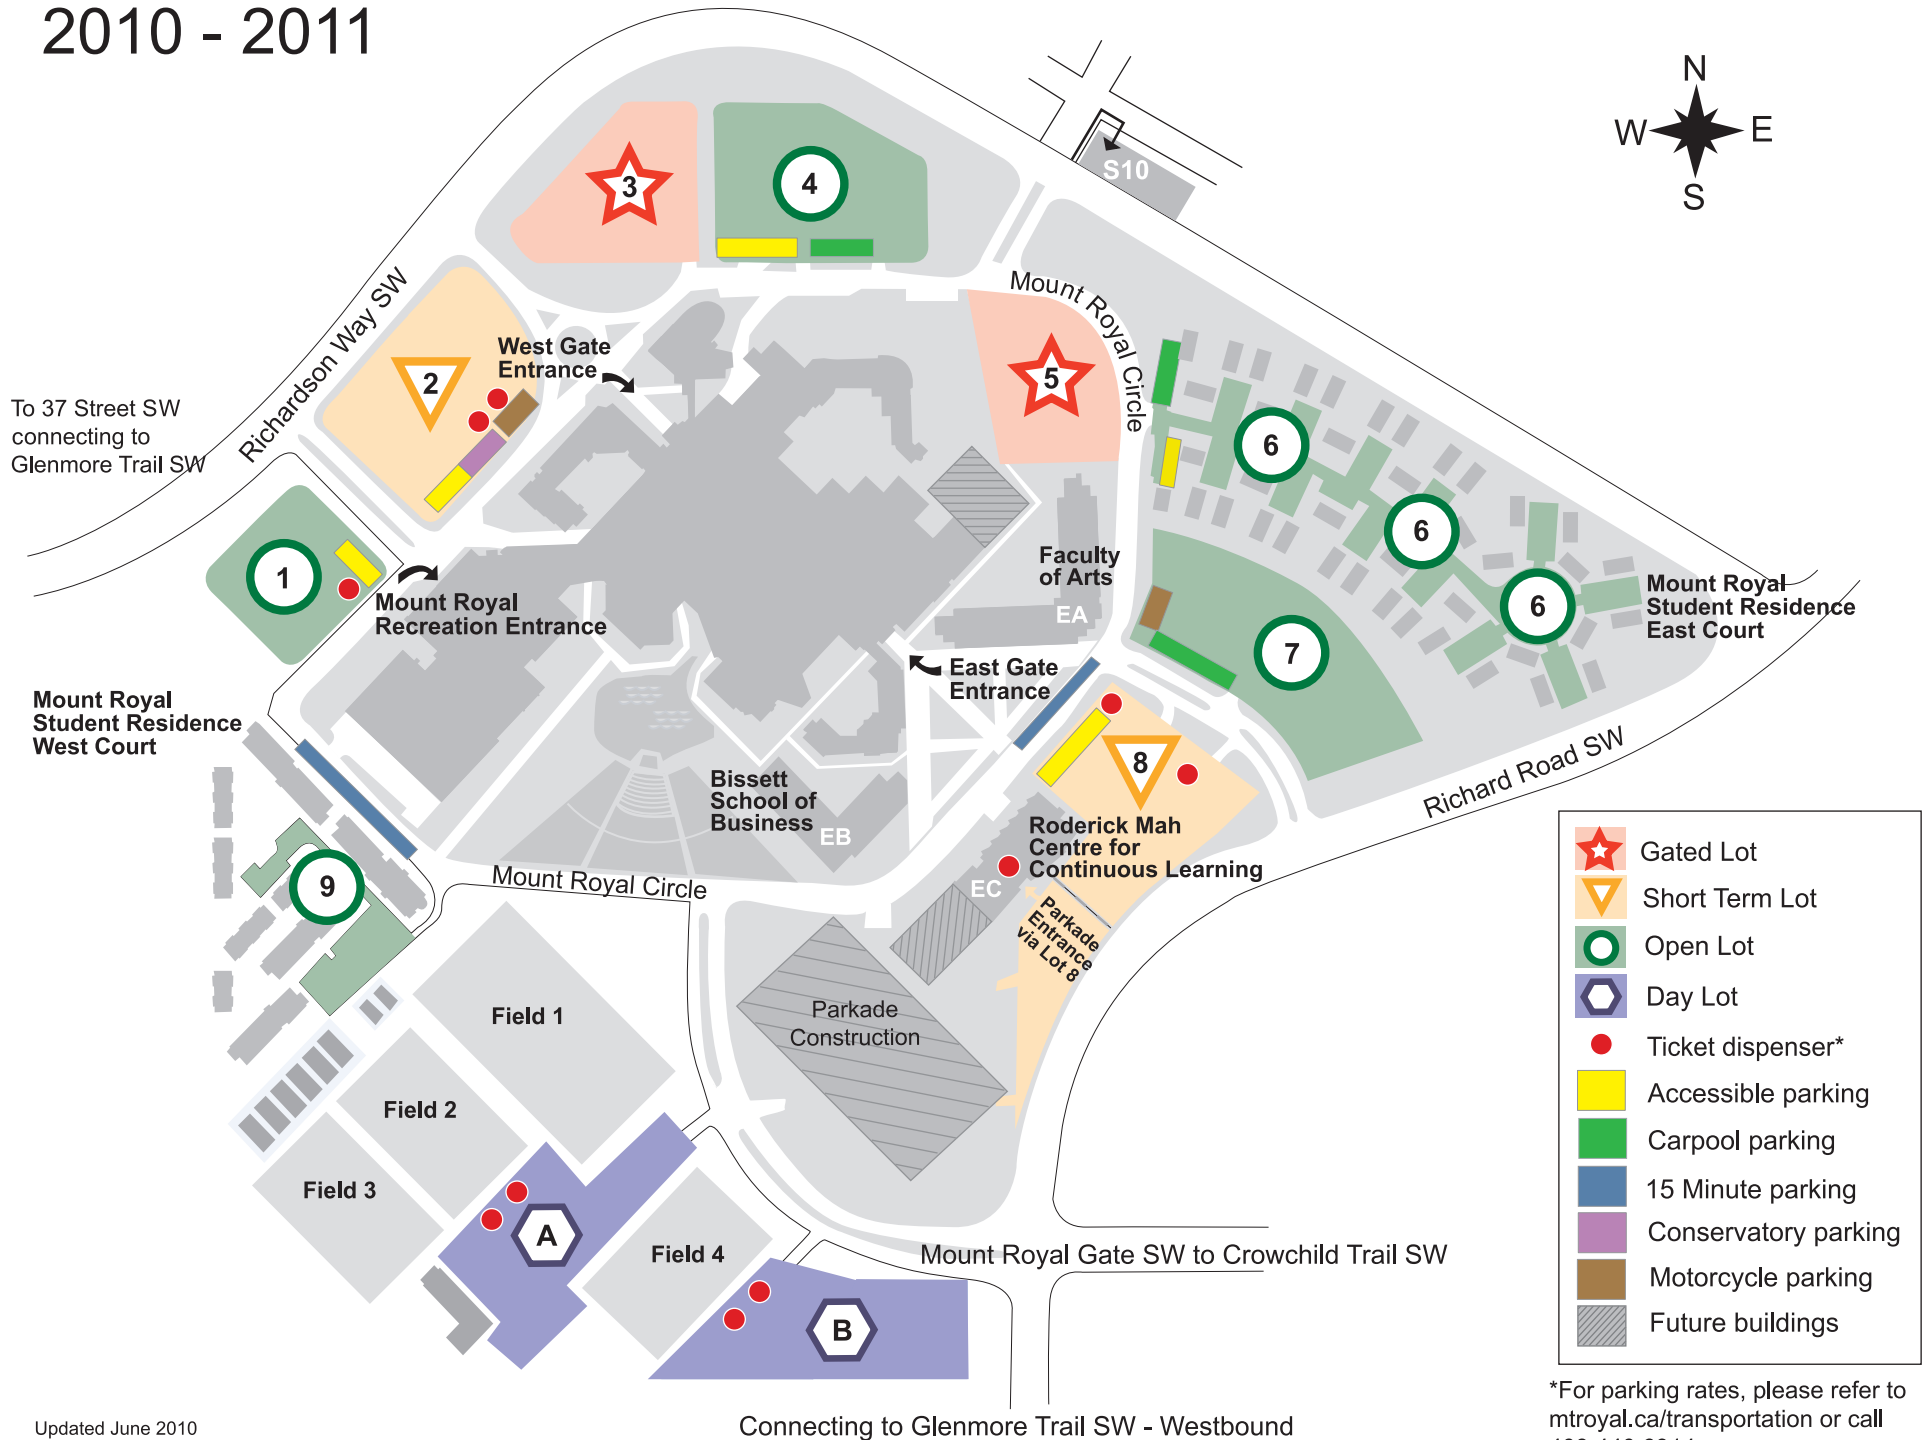

Parking at Mount Royal University 2010 - 2011

*For parking rates, please refer to mtroyal.ca/transportation or call 403.440.6914