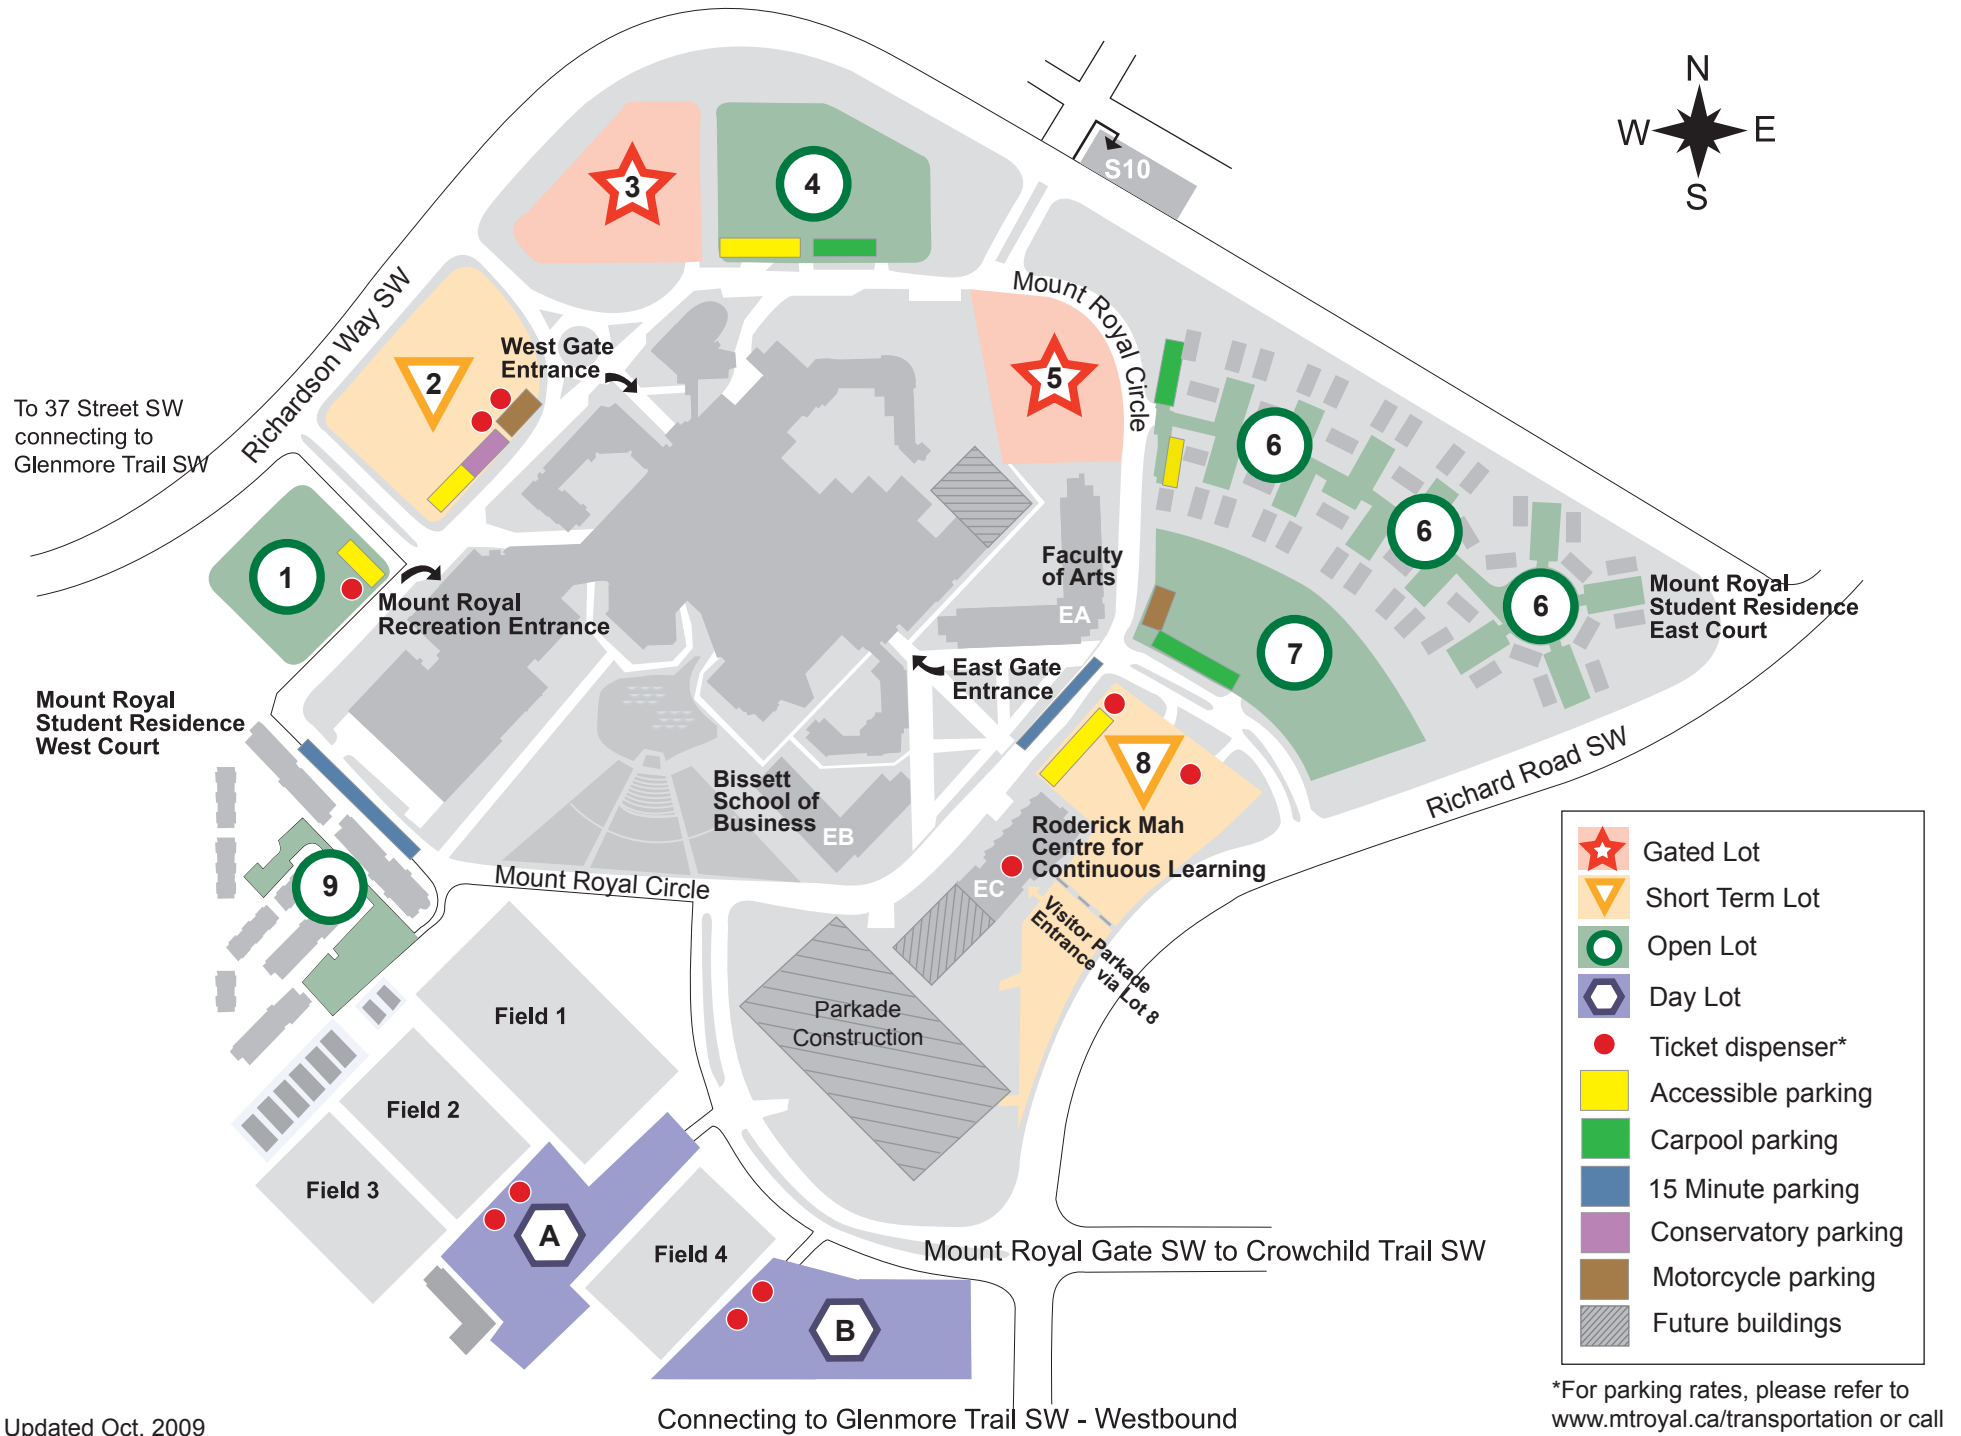

Parking at Mount Royal University 2009-2010

- Gated Lot
- Short Term Lot
- Open Lot
- Day Lot
- Ticket dispenser*
- Accessible parking
- Carpool parking
- 15 Minute parking
- Conservatory parking
- Motorcycle parking
- Future buildings

*For parking rates, please refer to www.mtroyal.ca/transportation or call 403.440.6914