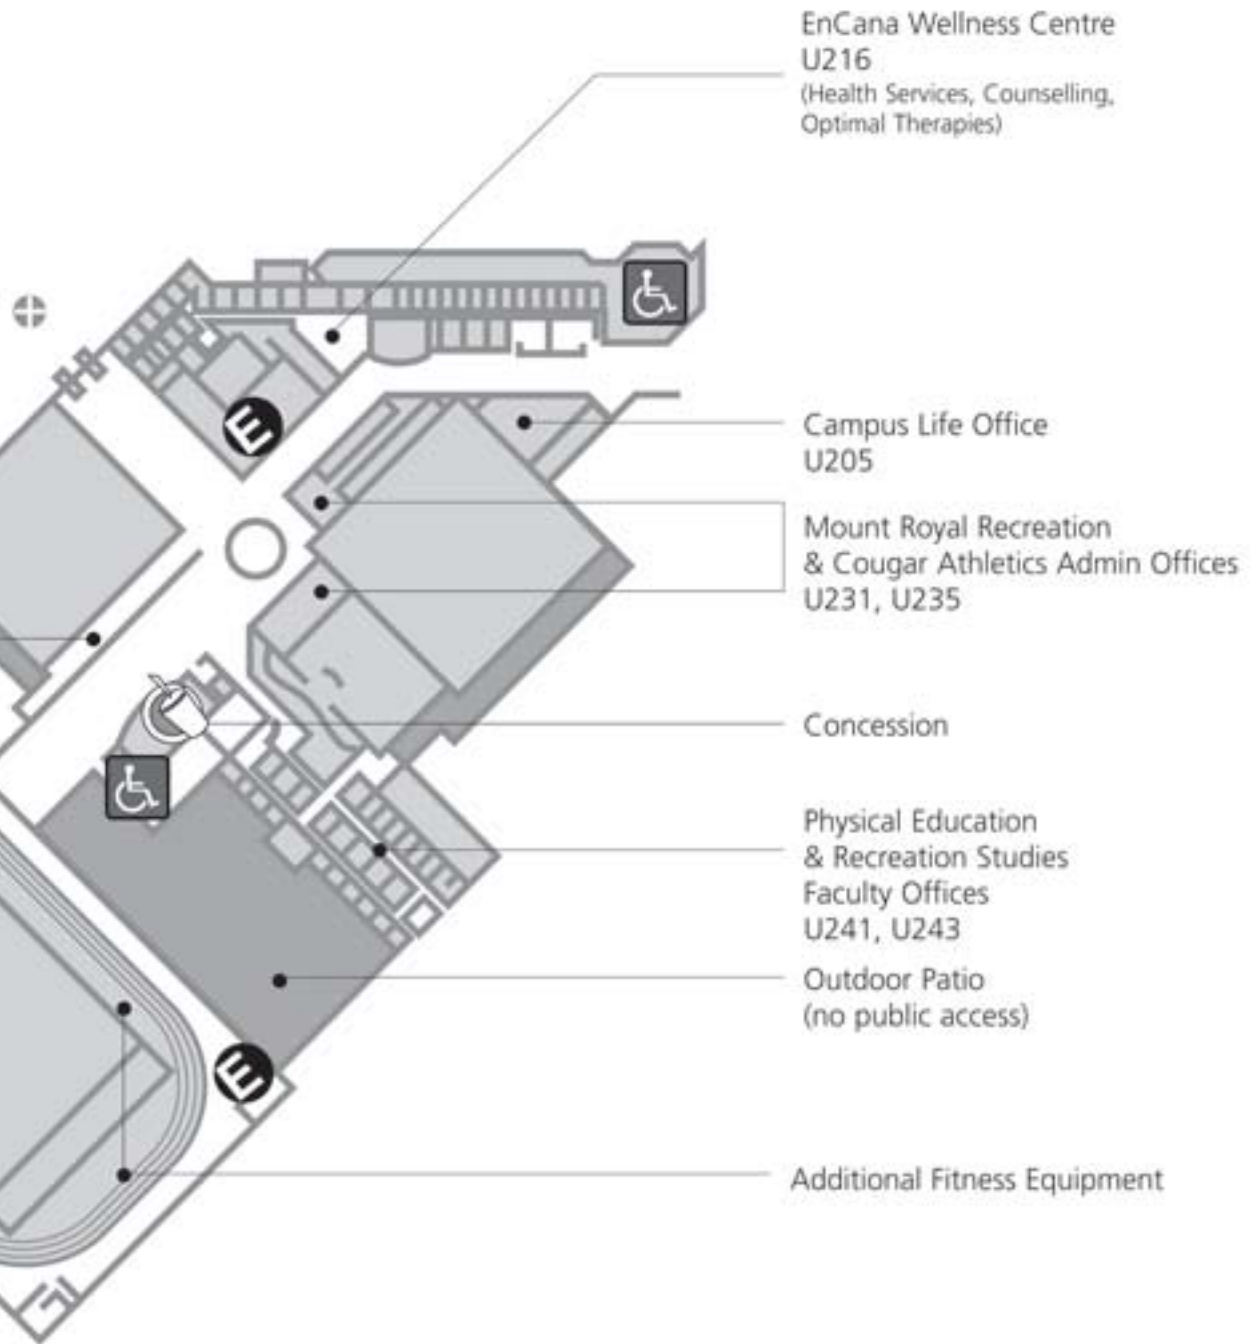

Main Level – Rooms U200-U299

**Recreation
Entrance**

EnCana Wellness Centre
U216
(Health Services, Counselling,
Optimal Therapies)

Campus Life Office
U205

Mount Royal Recreation
& Cougar Athletics Admin Offices
U231, U235

Concession

Physical Education
& Recreation Studies
Faculty Offices
U241, U243

Outdoor Patio
(no public access)

Additional Fitness Equipment

Pool Viewing Area

200 m Running Track