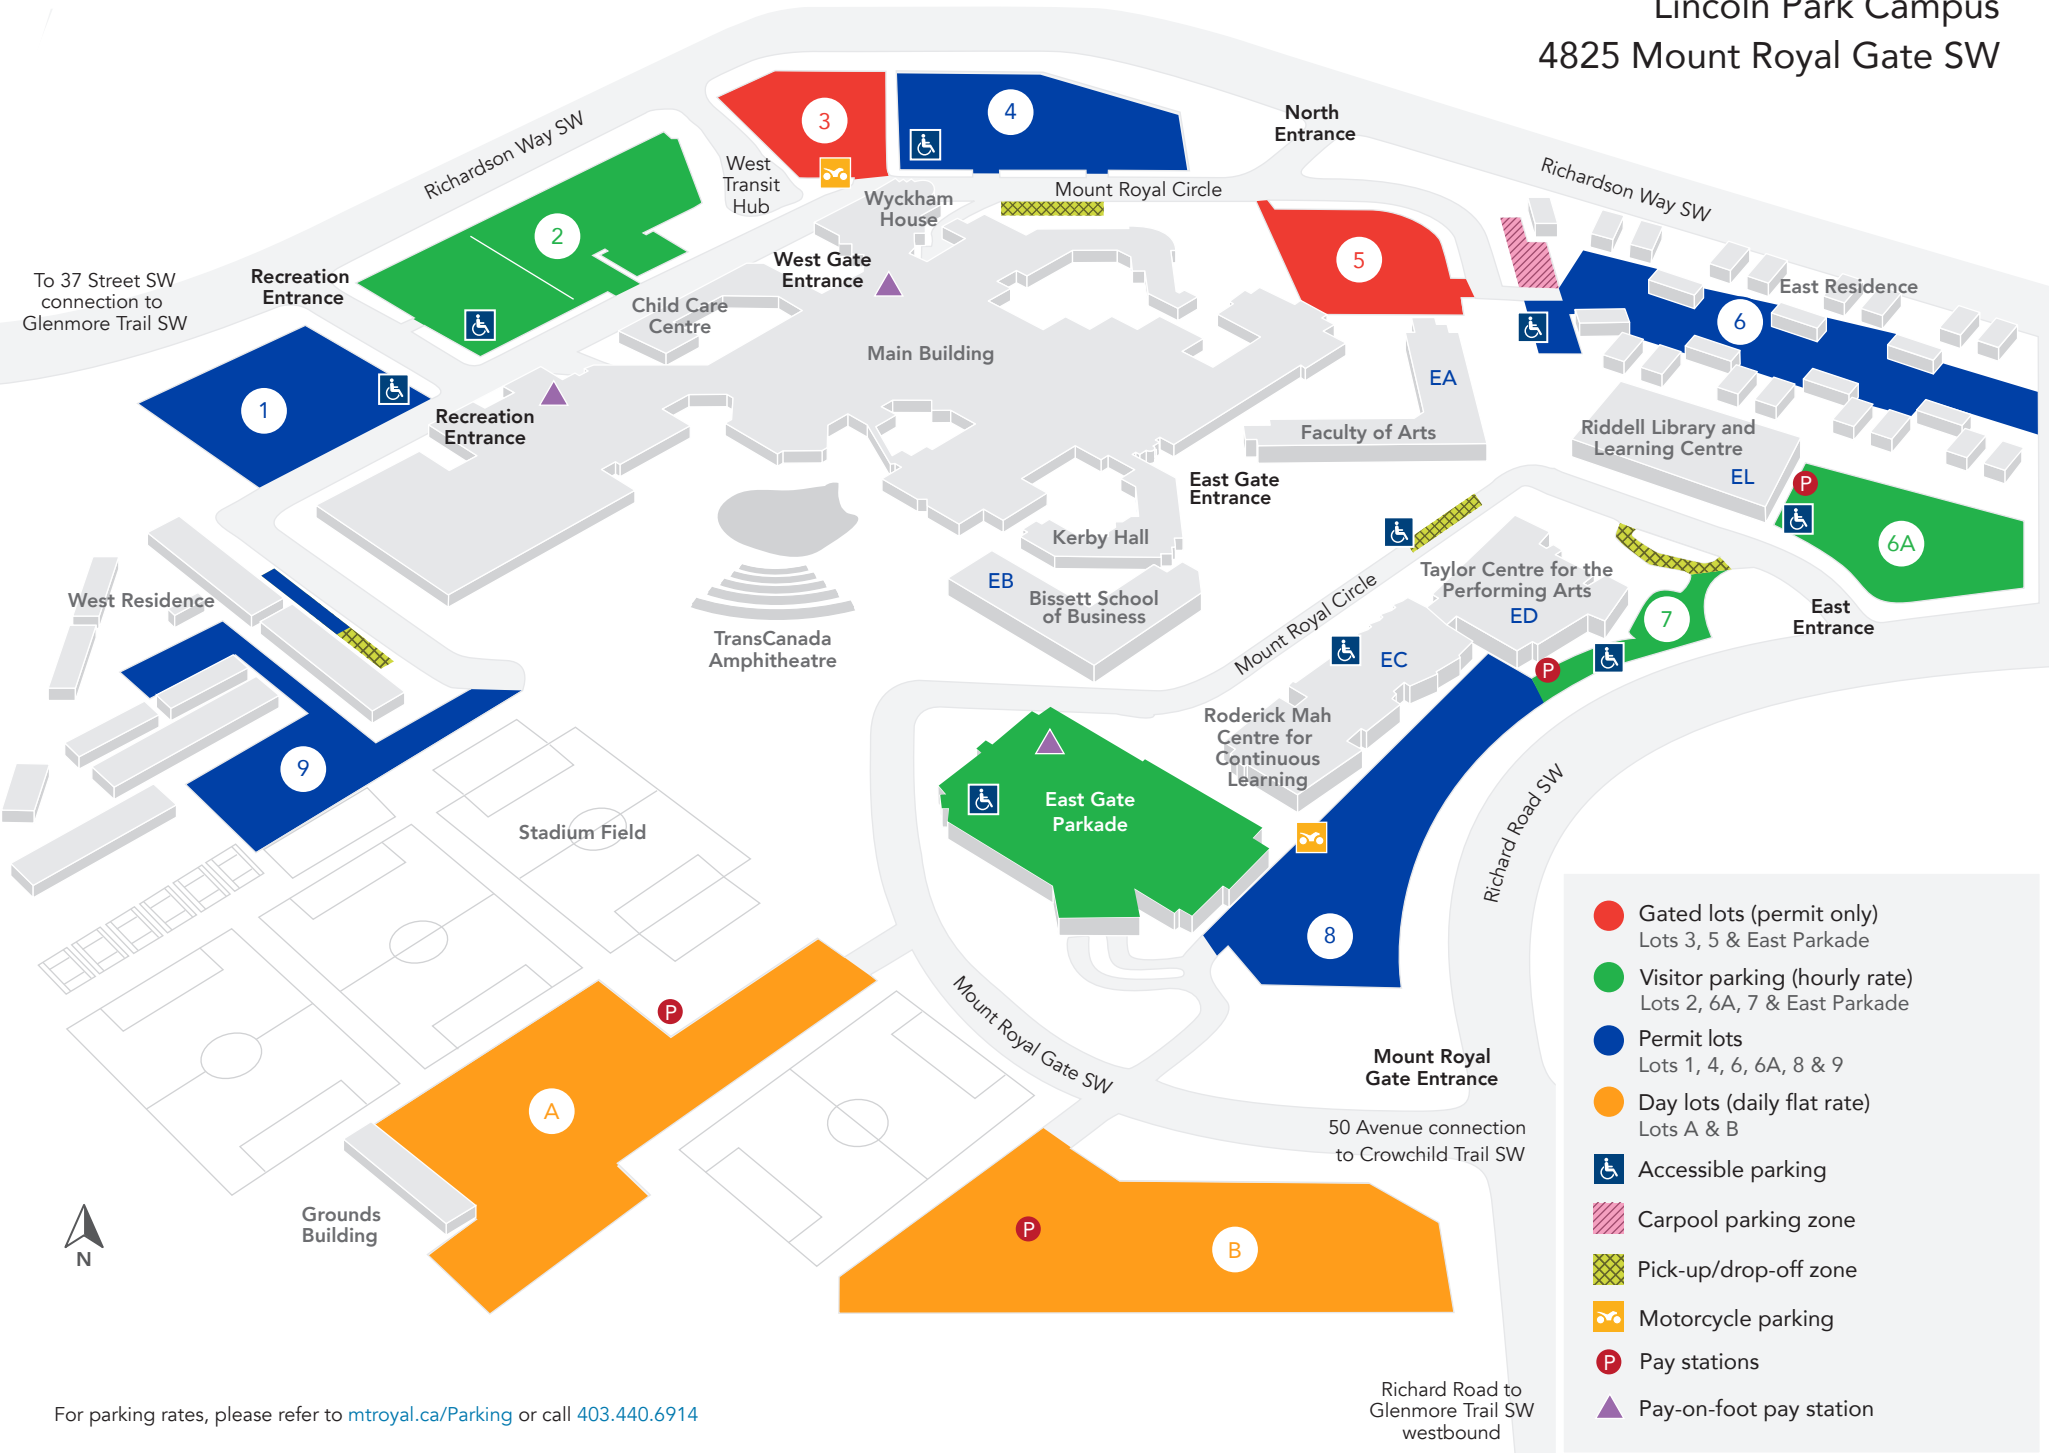

# Parking at Mount Royal University

Lincoln Park Campus  
4825 Mount Royal Gate SW

- Gated lots (permit only)  
Lots 3, 5 & East Parkade
- Visitor parking (hourly rate)  
Lots 2, 6A, 7 & East Parkade
- Permit lots  
Lots 1, 4, 6, 6A, 8 & 9
- Day lots (daily flat rate)  
Lots A & B
- Accessible parking
- Carpool parking zone
- Pick-up/drop-off zone
- Motorcycle parking
- P Pay stations
- ▲ Pay-on-foot pay station

For parking rates, please refer to [mroyal.ca/Parking](http://mroyal.ca/Parking) or call 403.440.6914

Richard Road to  
Glenmore Trail SW  
westbound