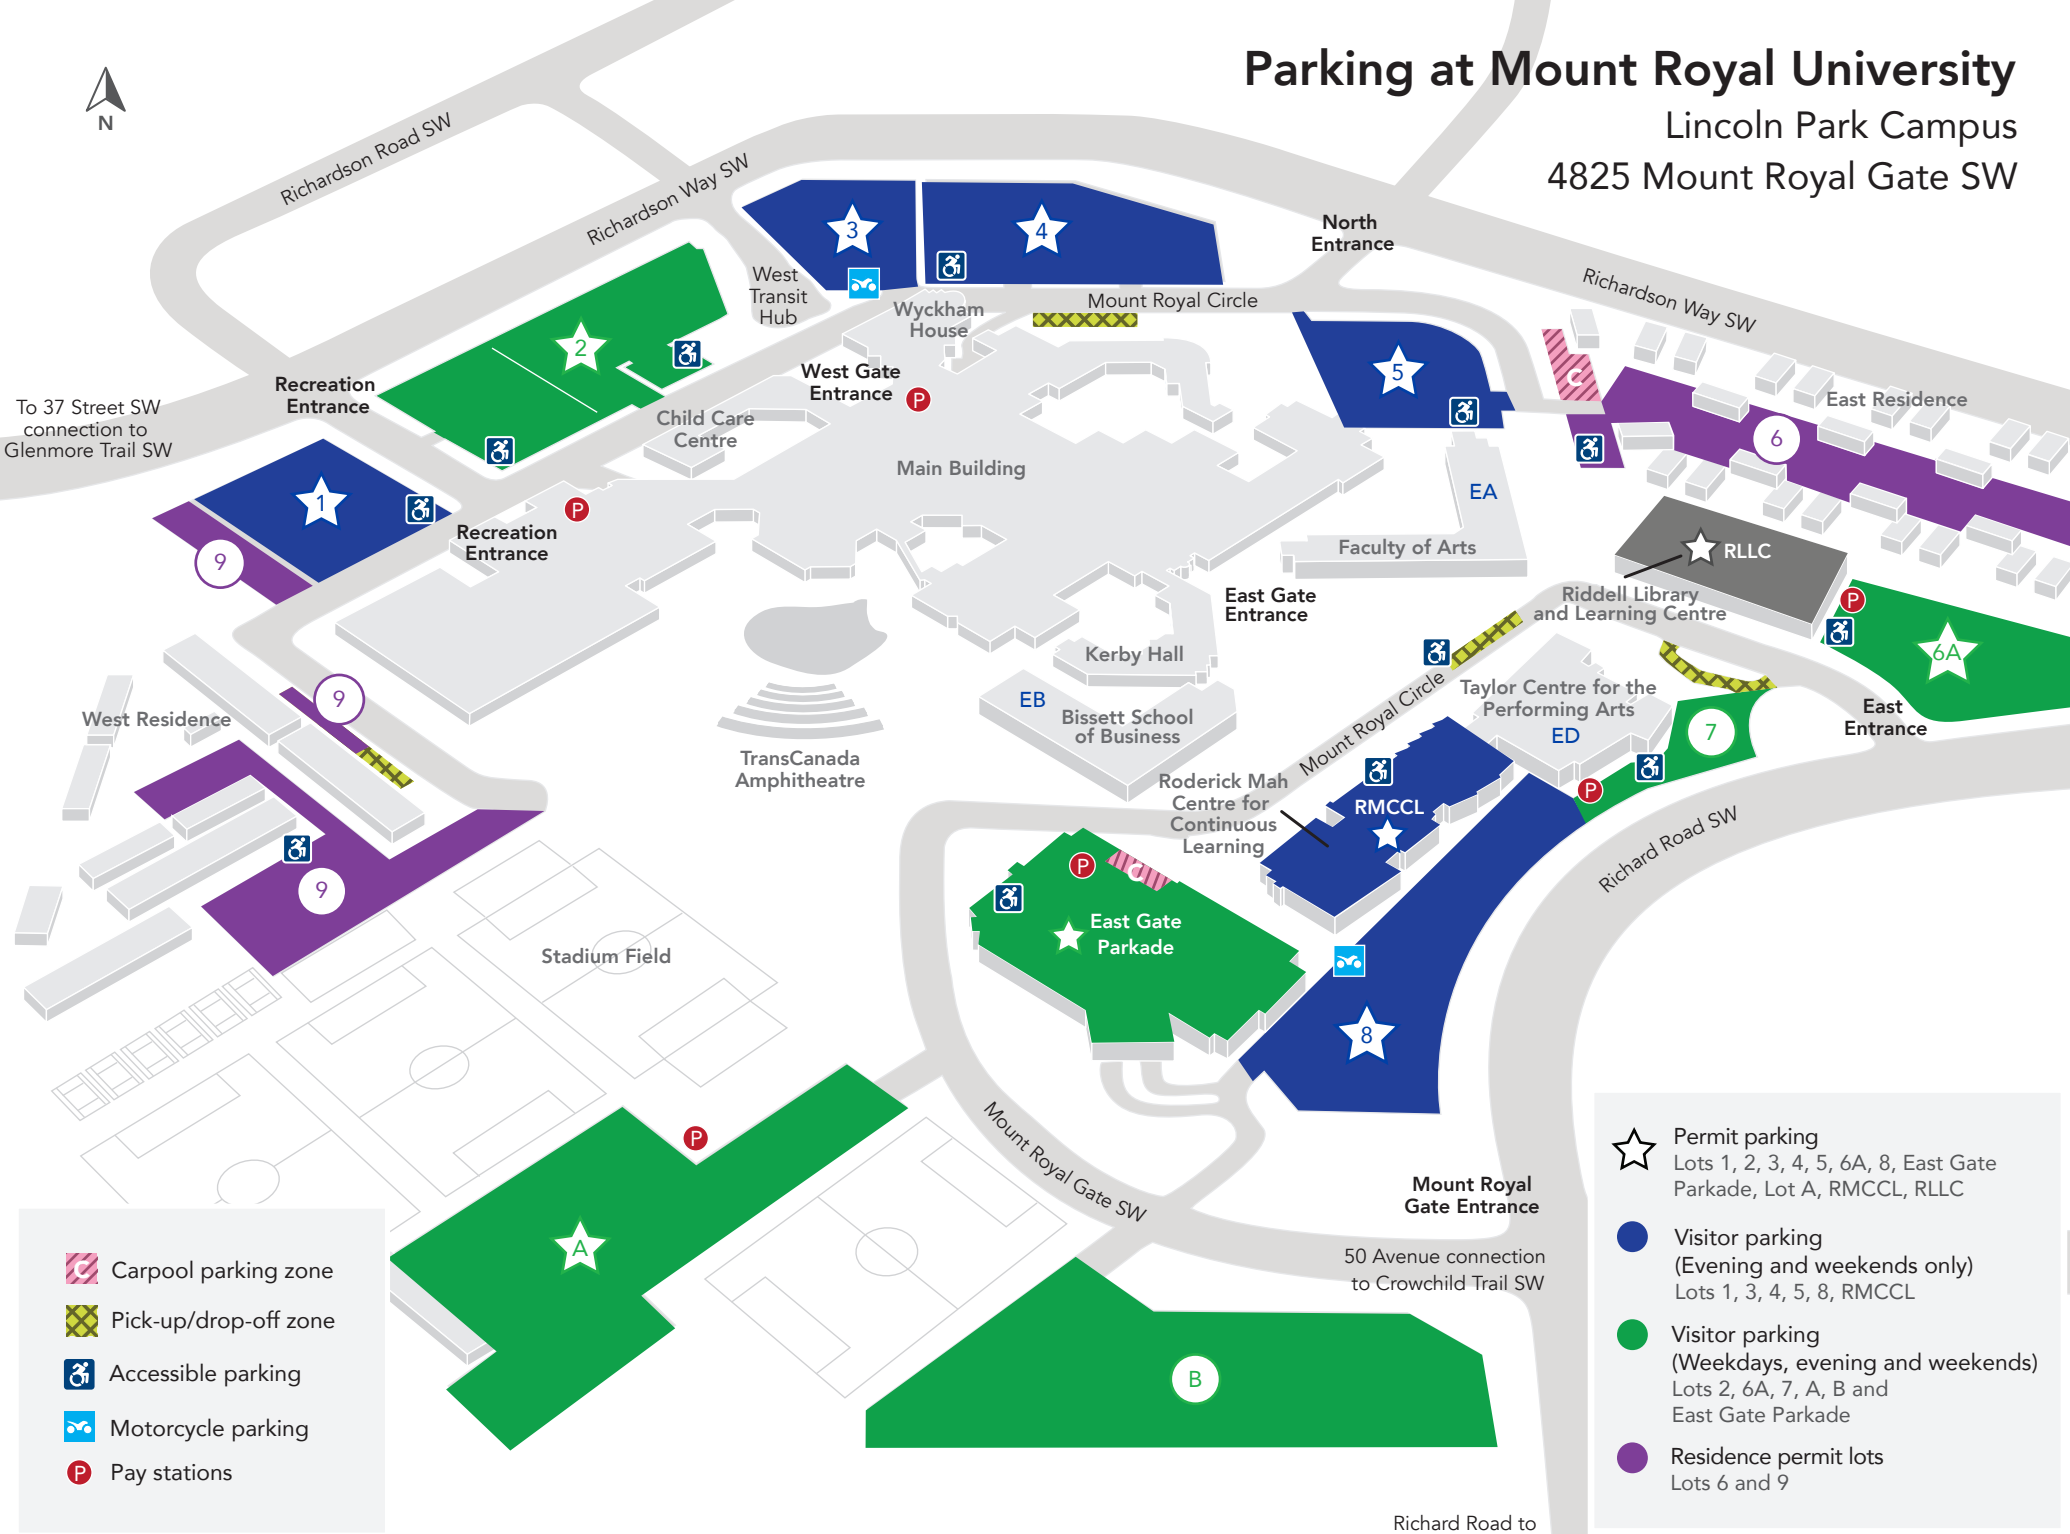

Parking at Mount Royal University

Lincoln Park Campus
4825 Mount Royal Gate SW

To 37 Street SW
connection to
Glenmore Trail SW

50 Avenue connection
to Crowchild Trail SW

Richard Road to
Glenmore Trail SW
westbound

- Carpool parking zone
- Pick-up/drop-off zone
- Accessible parking
- Motorcycle parking
- Pay stations

- Permit parking
Lots 1, 2, 3, 4, 5, 6A, 8, East Gate Parkade, Lot A, RMCCCL, RLLC
- Visitor parking
(Evening and weekends only)
Lots 1, 3, 4, 5, 8, RMCCCL
- Visitor parking
(Weekdays, evening and weekends)
Lots 2, 6A, 7, A, B and
East Gate Parkade
- Residence permit lots
Lots 6 and 9