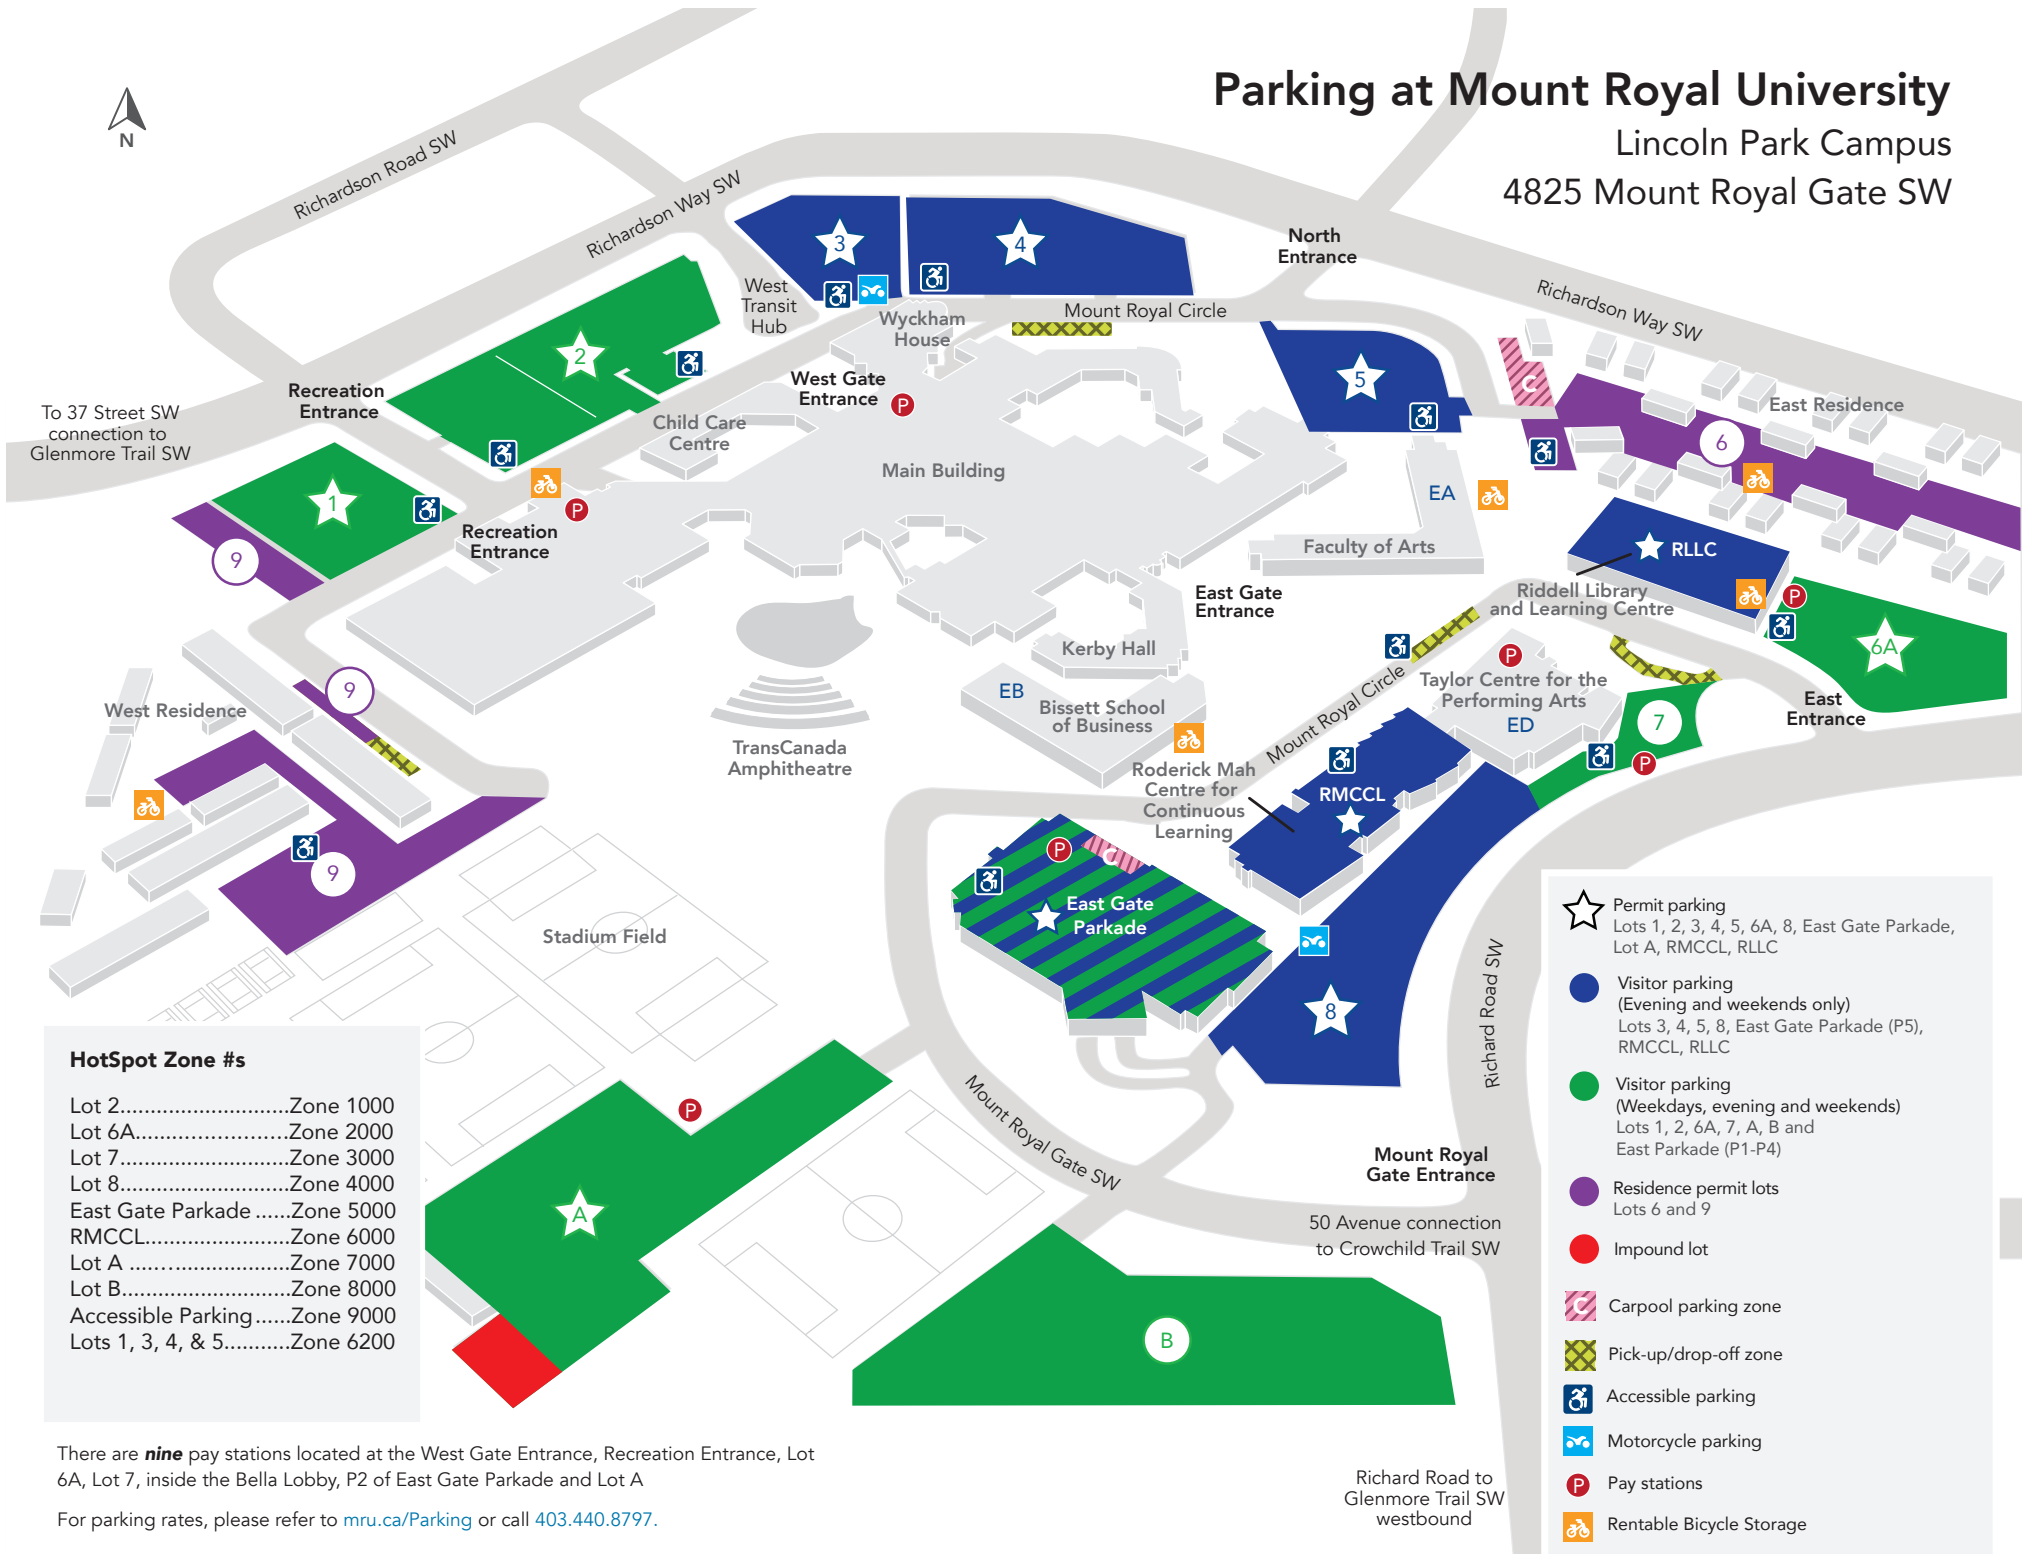

Parking at Mount Royal University

Lincoln Park Campus

4825 Mount Royal Gate SW

HotSpot Zone #s

Lot 2.....	Zone 1000
Lot 6A.....	Zone 2000
Lot 7.....	Zone 3000
Lot 8.....	Zone 4000
East Gate Parkade.....	Zone 5000
RMCCCL.....	Zone 6000
Lot A.....	Zone 7000
Lot B.....	Zone 8000
Accessible Parking.....	Zone 9000
Lots 1, 3, 4, & 5.....	Zone 6200

- Permit parking
Lots 1, 2, 3, 4, 5, 6A, 8, East Gate Parkade, Lot A, RMCCCL, RLLC
- Visitor parking
(Evening and weekends only)
Lots 3, 4, 5, 8, East Gate Parkade (P5), RMCCCL, RLLC
- Visitor parking
(Weekdays, evening and weekends)
Lots 1, 2, 6A, 7, A, B and East Parkade (P1-P4)
- Residence permit lots
Lots 6 and 9
- Impound lot
- Carpool parking zone
- Pick-up/drop-off zone
- Accessible parking
- Motorcycle parking
- Pay stations
- Rentable Bicycle Storage

There are **nine** pay stations located at the West Gate Entrance, Recreation Entrance, Lot 6A, Lot 7, inside the Bella Lobby, P2 of East Gate Parkade and Lot A

For parking rates, please refer to mru.ca/Parking or call 403.440.8797.

Richard Road to
Glenmore Trail SW
westbound