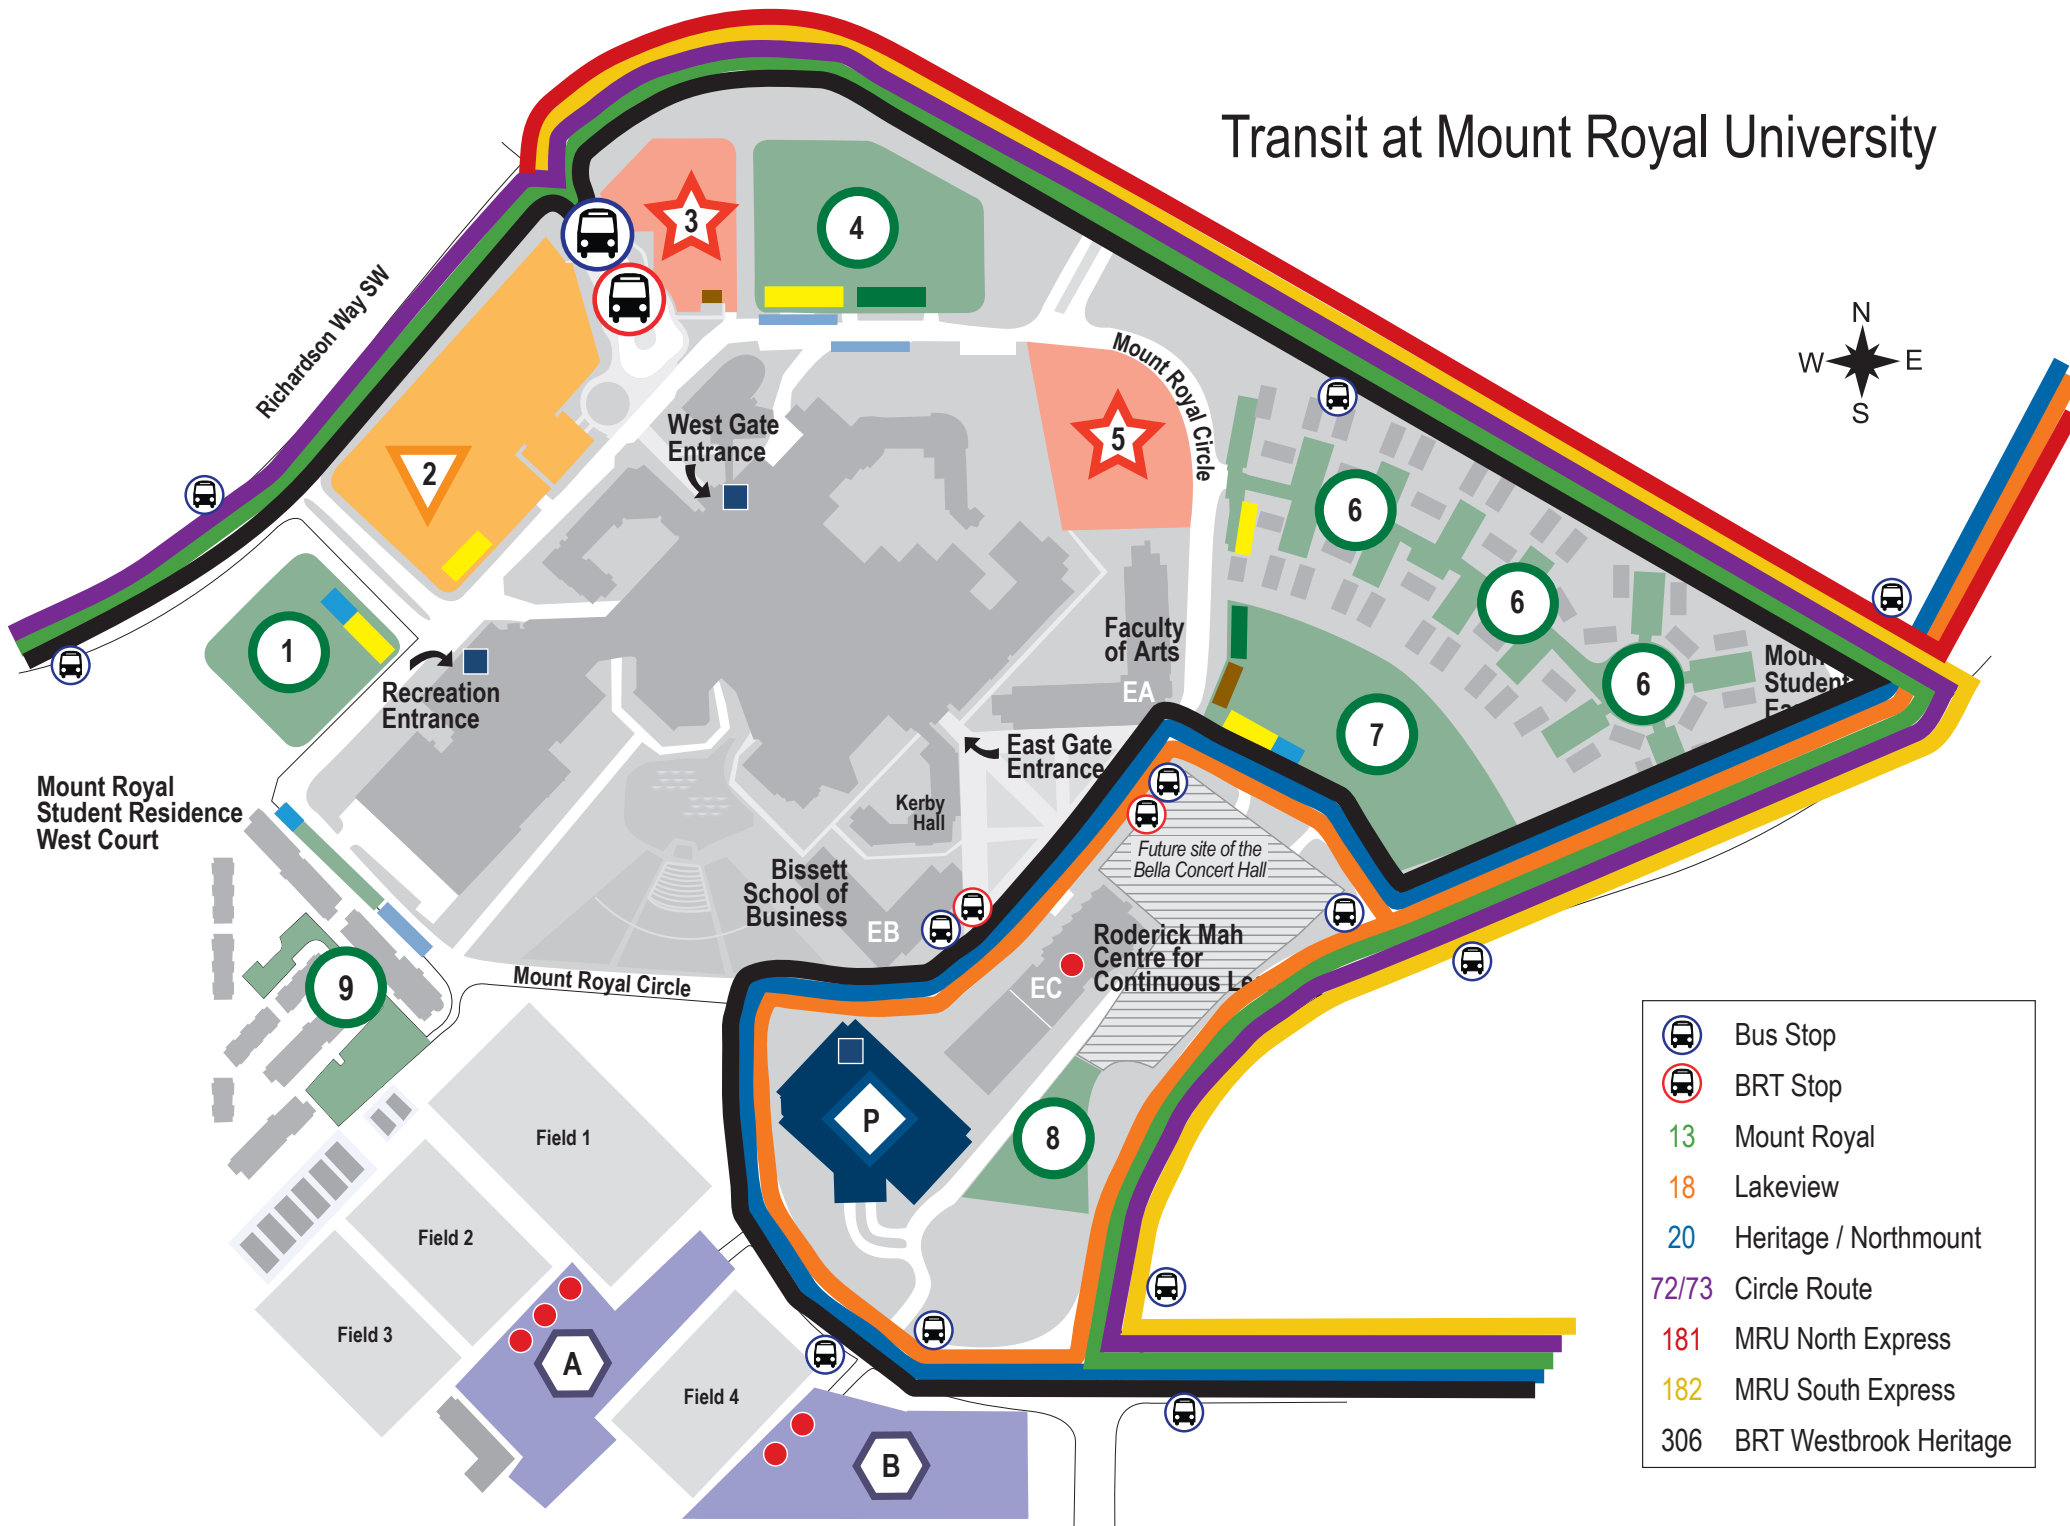

Transit at Mount Royal University

-  Bus Stop
-  BRT Stop
- 13 Mount Royal
- 18 Lakeview
- 20 Heritage / Northmount
- 72/73 Circle Route
- 181 MRU North Express
- 182 MRU South Express
- 306 BRT Westbrook Heritage

Connecting to Glenmore Trail SW - Westbound