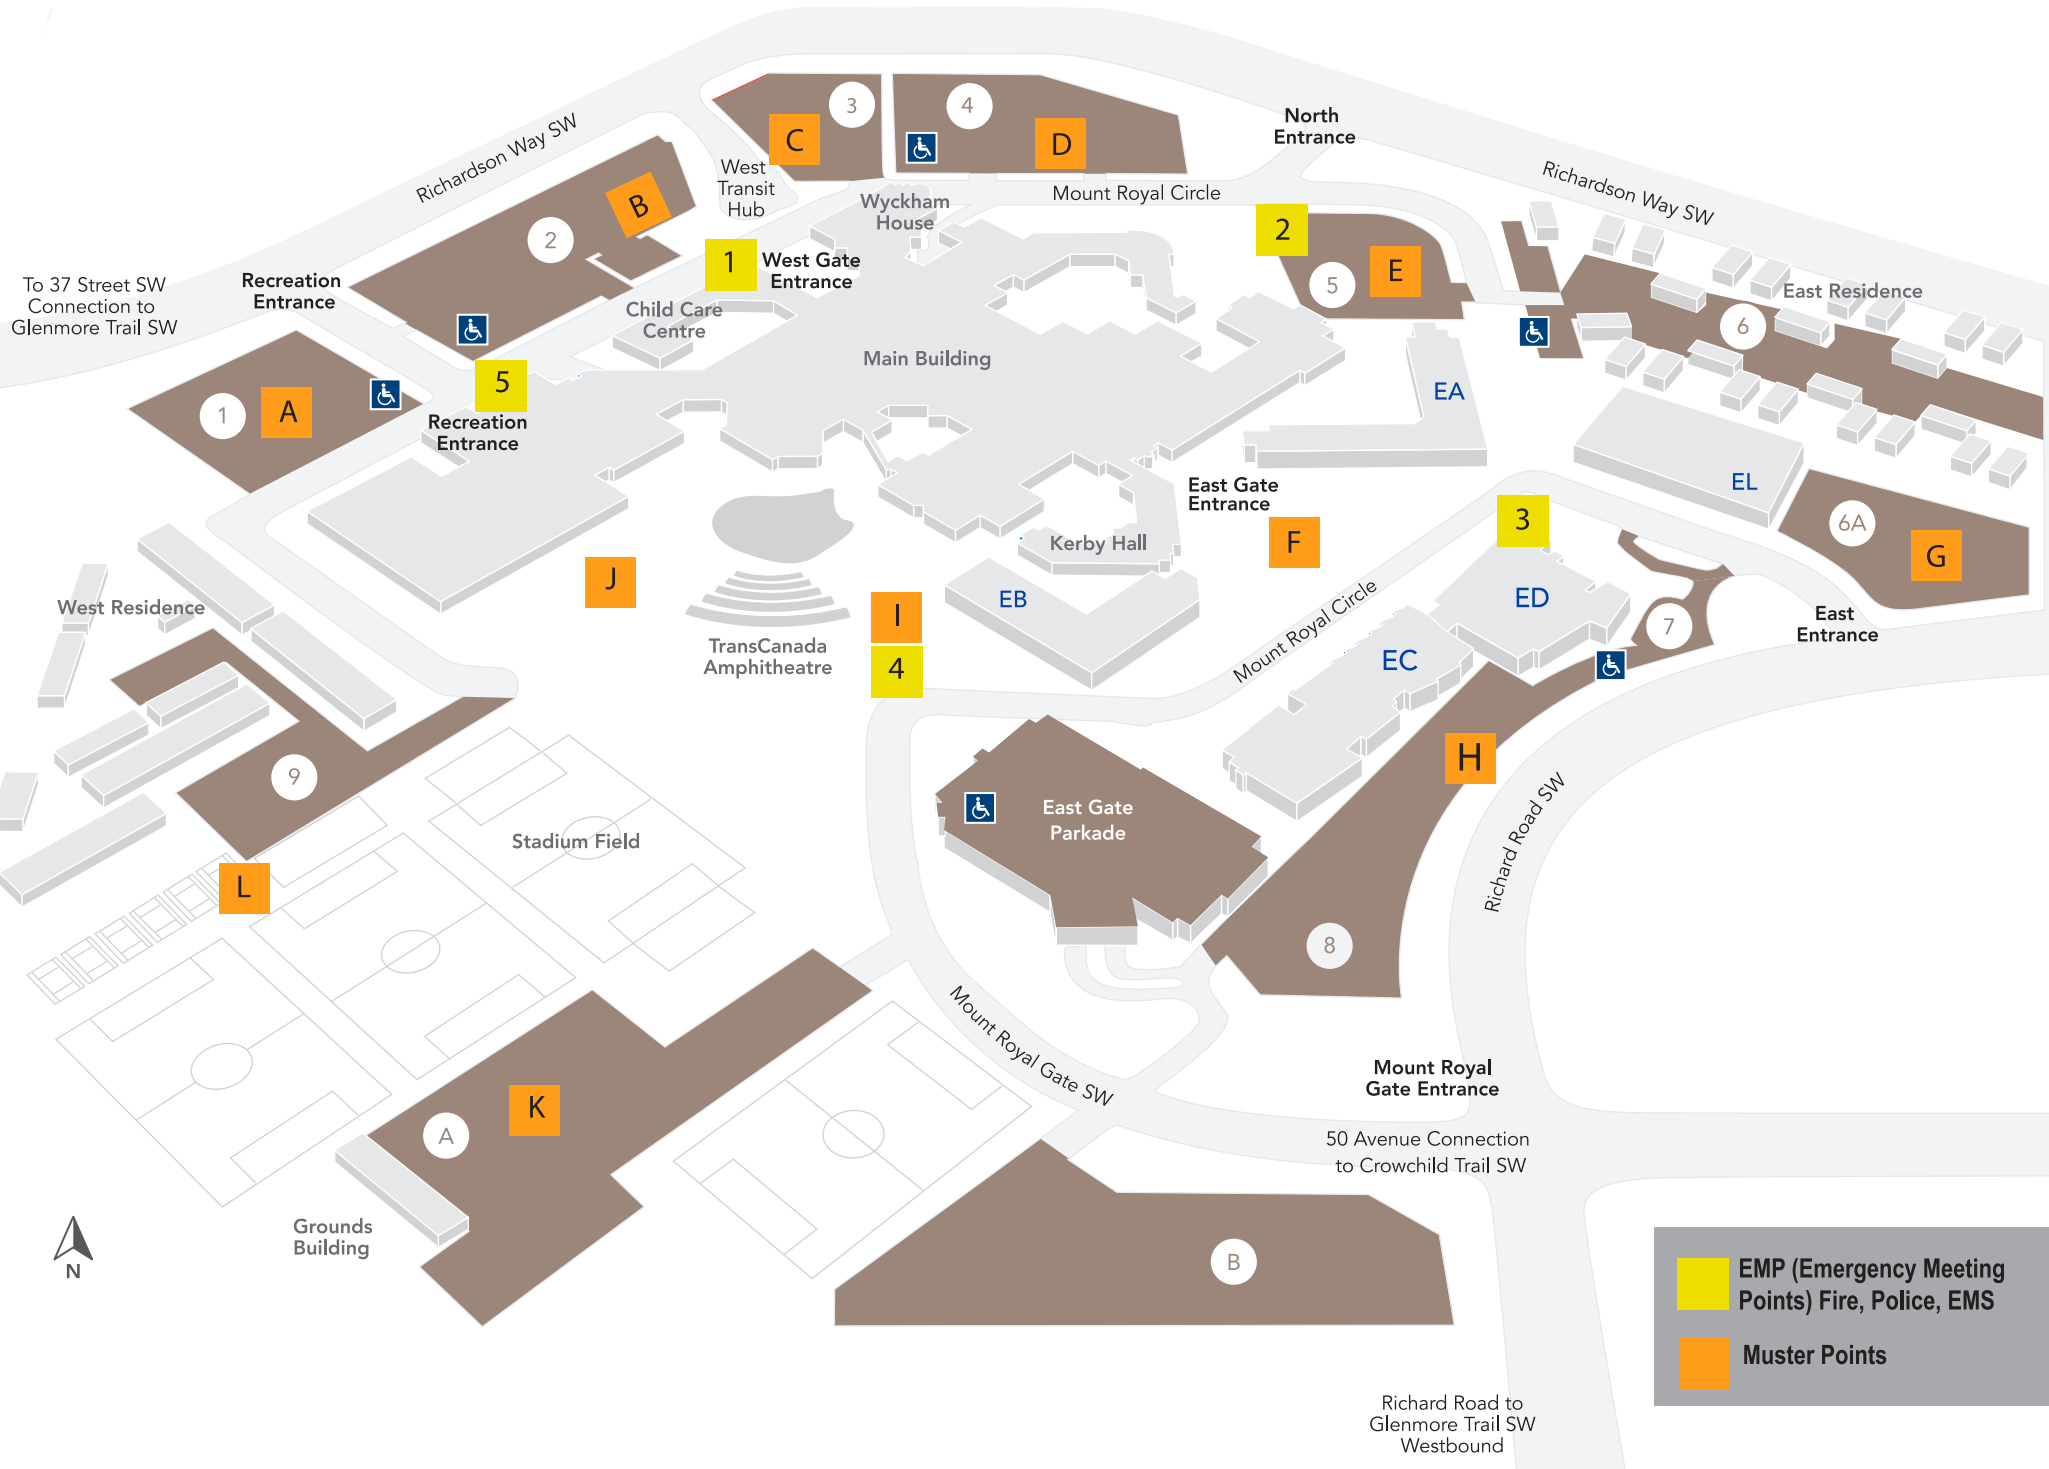

EMP and Muster Points Mount Royal University Lincoln Park

EMP (Emergency Meeting Points) Fire, Police, EMS

Muster Points