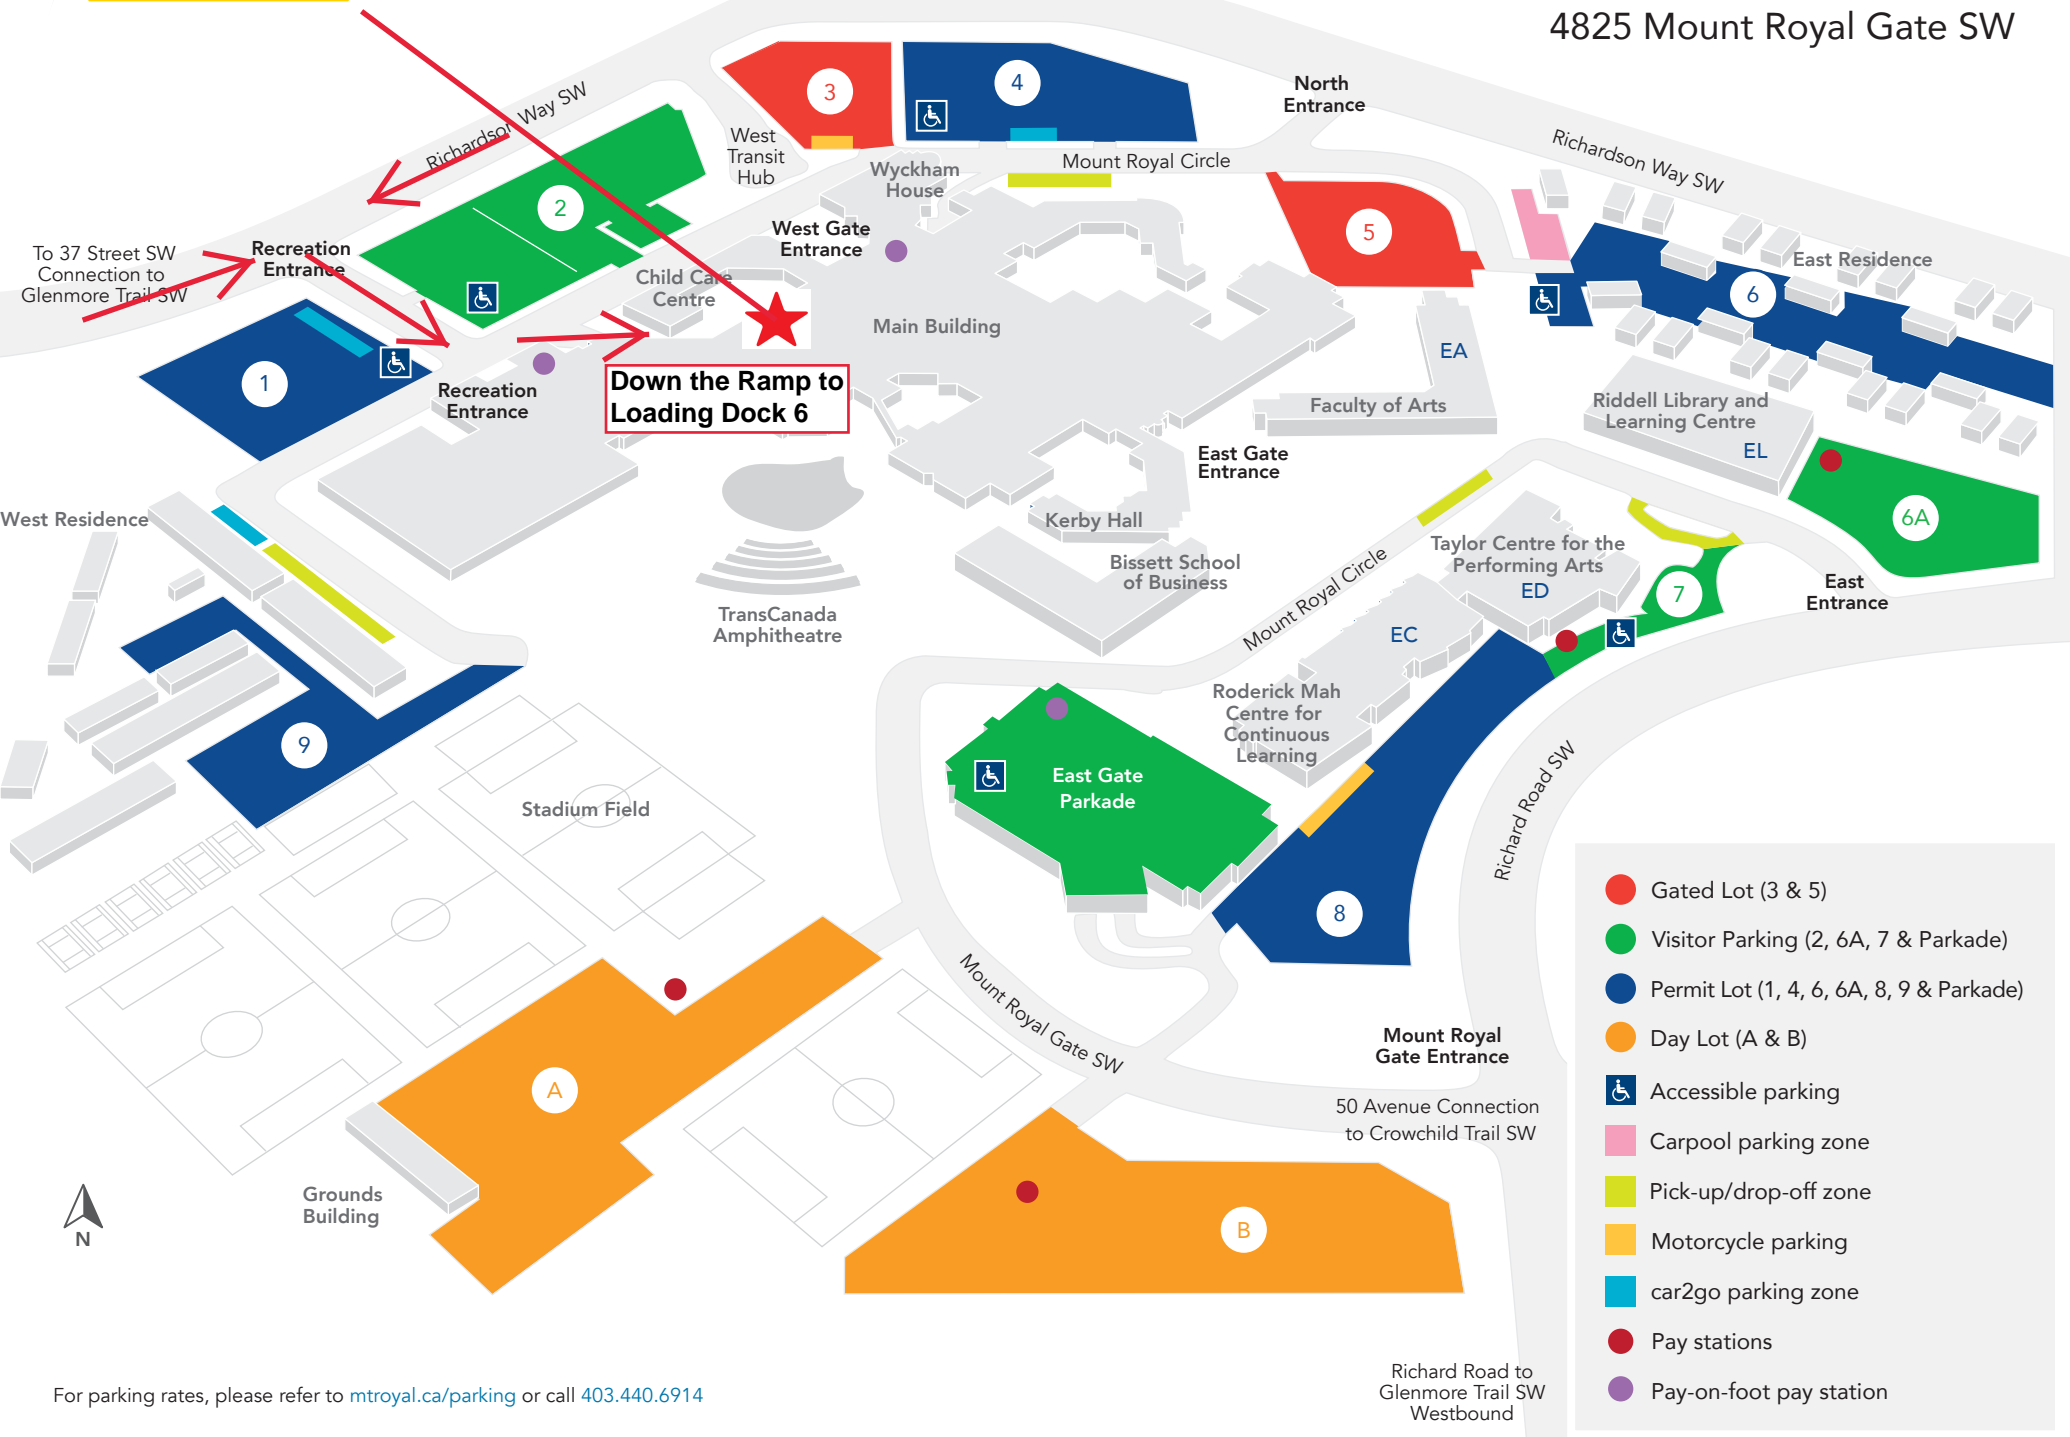

Parking at Mount Royal University

Lincoln Park Campus
4825 Mount Royal Gate SW

Receiving

- Gated Lot (3 & 5)
- Visitor Parking (2, 6A, 7 & Parkade)
- Permit Lot (1, 4, 6, 6A, 8, 9 & Parkade)
- Day Lot (A & B)
- ♿ Accessible parking
- Carpool parking zone
- Pick-up/drop-off zone
- Motorcycle parking
- car2go parking zone
- Pay stations
- Pay-on-foot pay station

For parking rates, please refer to mtroyal.ca/parking or call 403.440.6914

Richard Road to
Glenmore Trail SW
Westbound