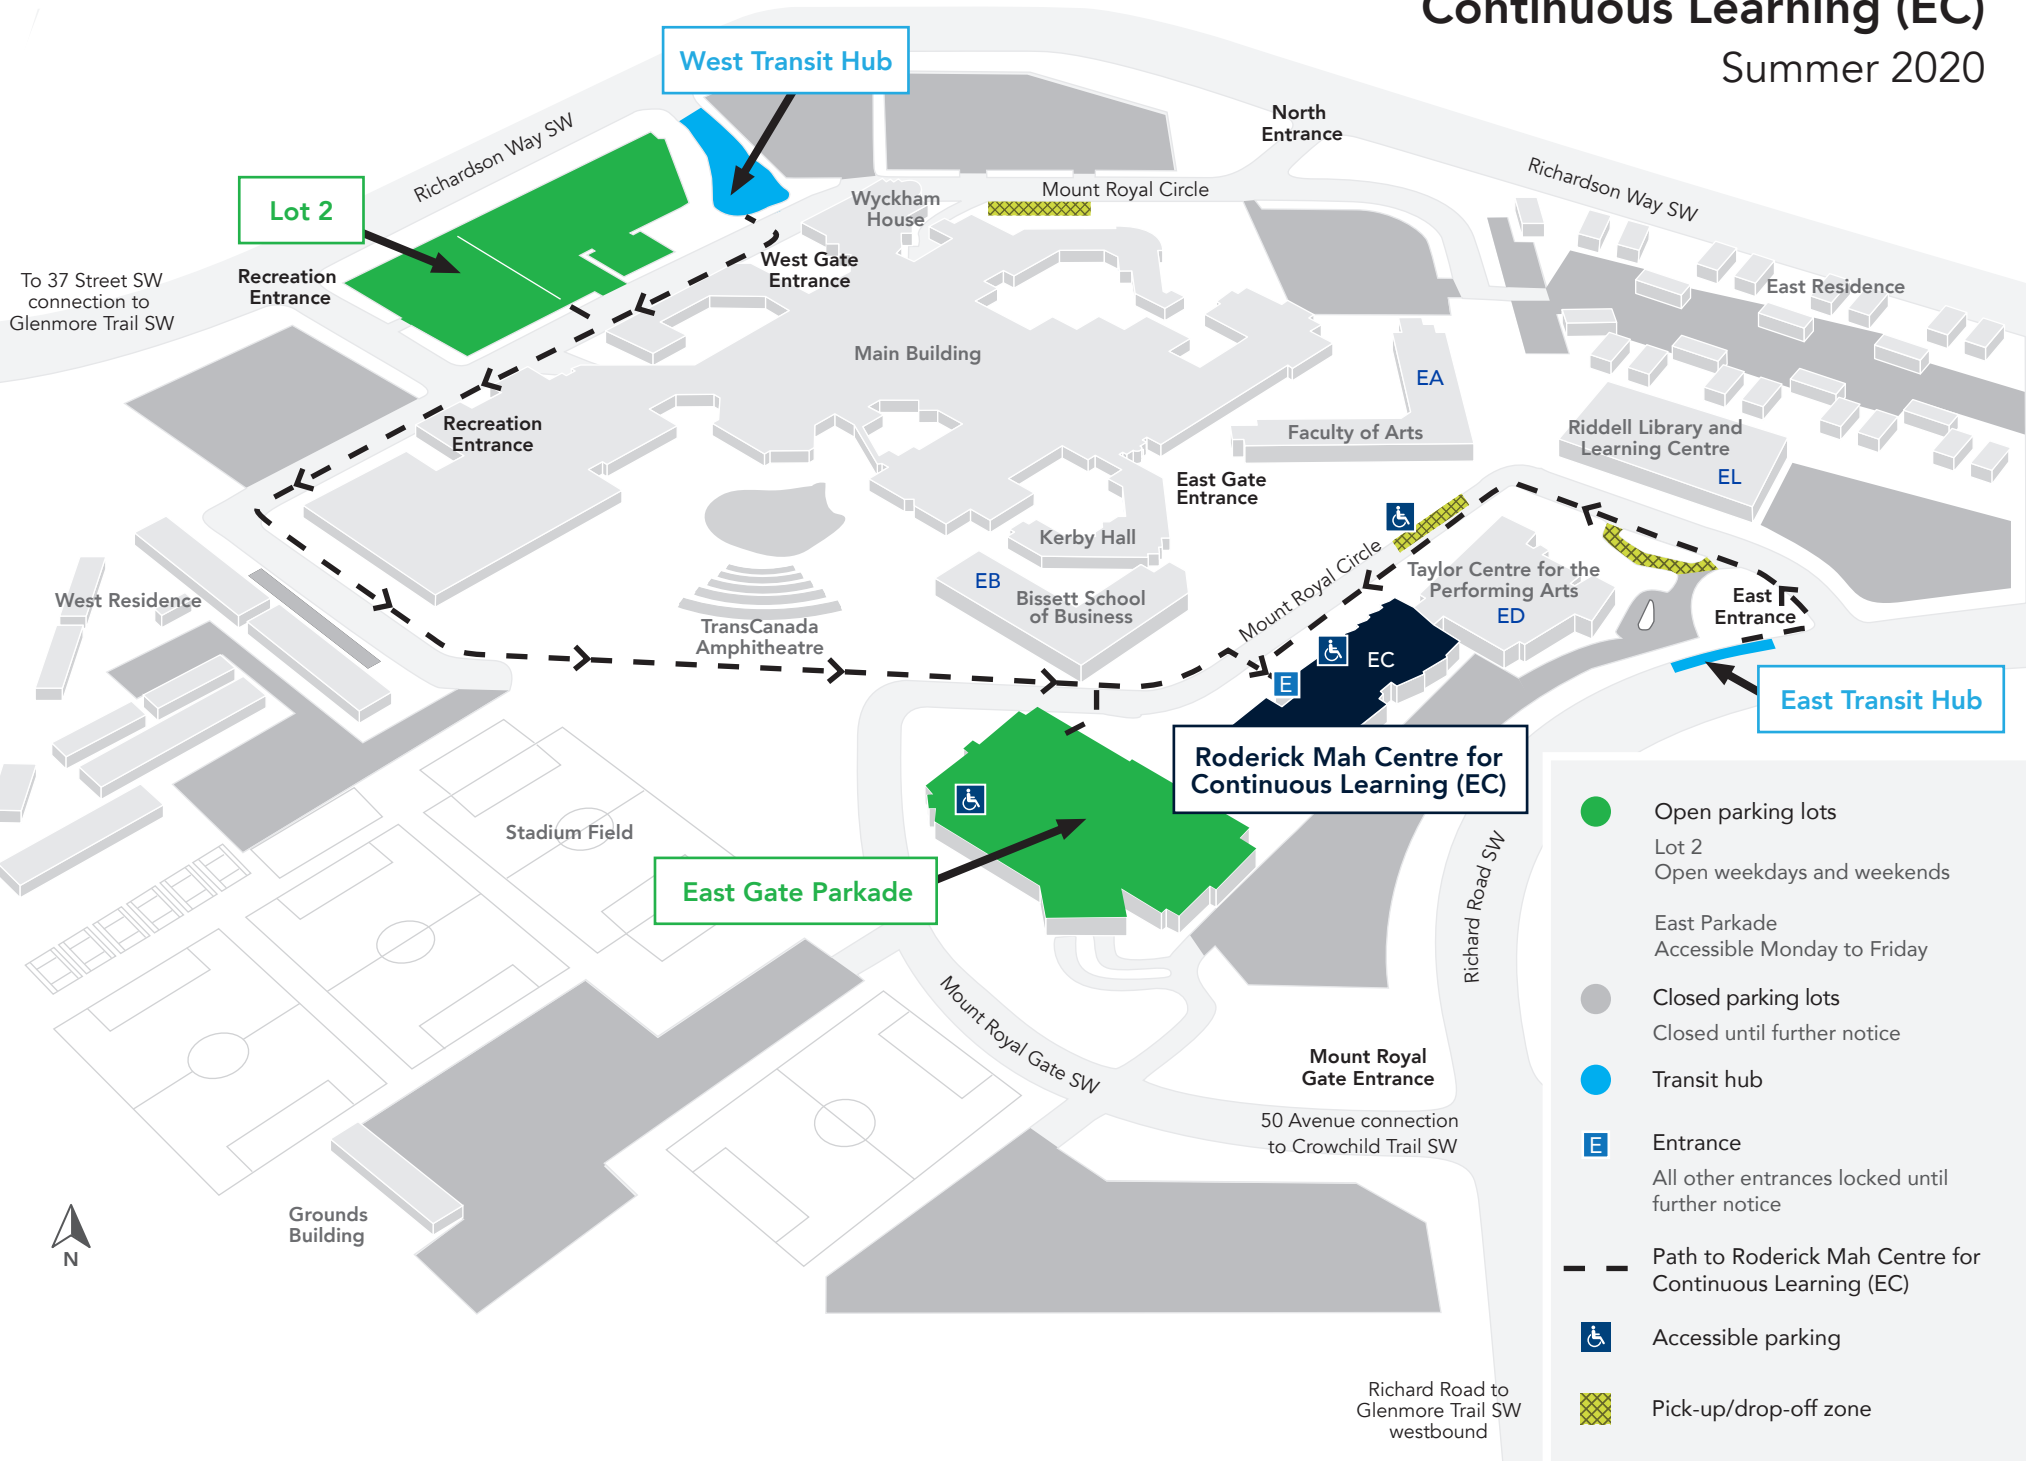

Accessing Roderick Mah Centre for Continuous Learning (EC)

Summer 2020

- Open parking lots
Lot 2
Open weekdays and weekends
- Closed parking lots
Closed until further notice
- Transit hub
- E Entrance
All other entrances locked until further notice
- Path to Roderick Mah Centre for Continuous Learning (EC)
- Accessible parking
- Pick-up/drop-off zone

Richard Road to
Glenmore Trail SW
westbound